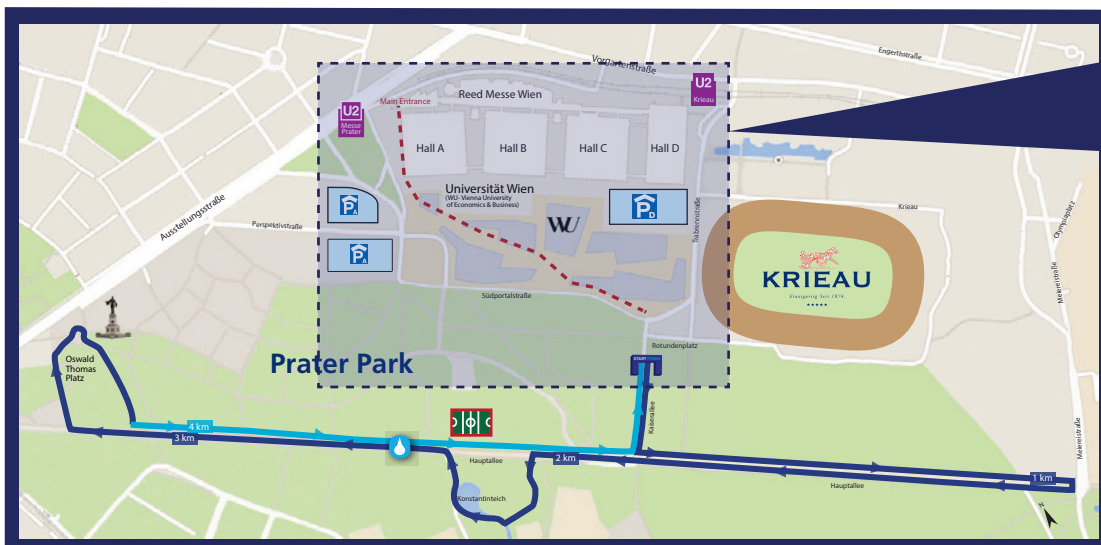

5K@EASD

5K run/walk to **change** diabetes

Wednesday 23 September 2020 | 20:30 Start

REED MESSE WIEN MAIN ENTRANCE

----- WALKING ROUTE FROM MAIN ENTRANCE TO START
PLEASE ALLOW 6-7 MINUTES FOR WALKING

UNIVERSITÄT WIEN

CLOSE-UP OF WALKING ROUTE TO START LINE

EASD COURSE MAP & PRATER PARK

Event managed by TRACS, Inc.